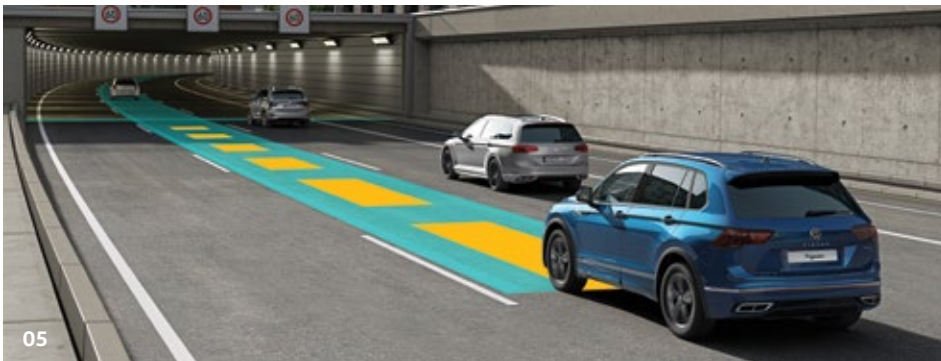

05 **Travel Assist** combines the Adaptive Cruise Control system (ACC) and the Lane Assist system to keep you in your lane, maintain a minimum distance to the vehicle in front of you, and prevent you from exceeding your pre-set top speed. Working together with a navigation system, Travel Assist is being extended by predictive cruise control and an assistant that allows the vehicle to react to bends. In conjunction with the Dual Clutch Gearbox (DSG), you can remain relaxed too while driving in traffic jams and in stop-and-go traffic. Emergency Assist is designed to take over control of the vehicle if the driver is unable to do so.