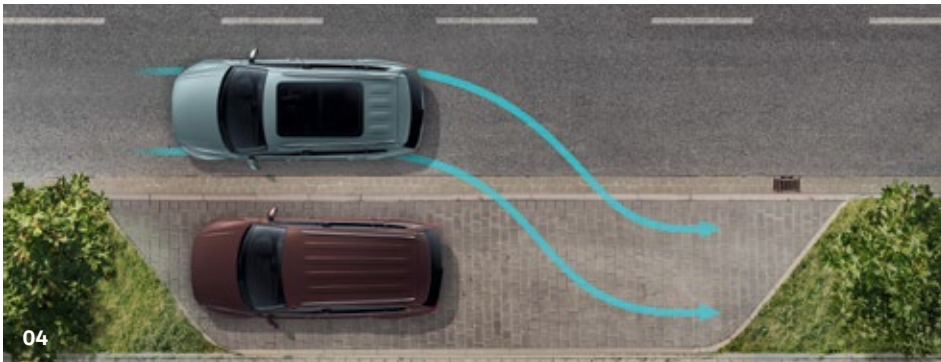

Driver's assistance systems

The Tiguan comes with a wealth of intelligent driver assistance systems designed to make driving as easy and safe as possible. Whether you are travelling on motorways or country roads, the latest technology keeps a constant eye on the road and your surroundings, monitoring the situation and reacting accordingly when necessary.

03 It doesn't just catch the eye, it also has its eye on everything: the **Area View 360° display** in the Tiguan streams up to twelve possible views of the vehicle (within each camera's range) live into the cockpit. This provides perfect support for the driver in almost every driving situation.