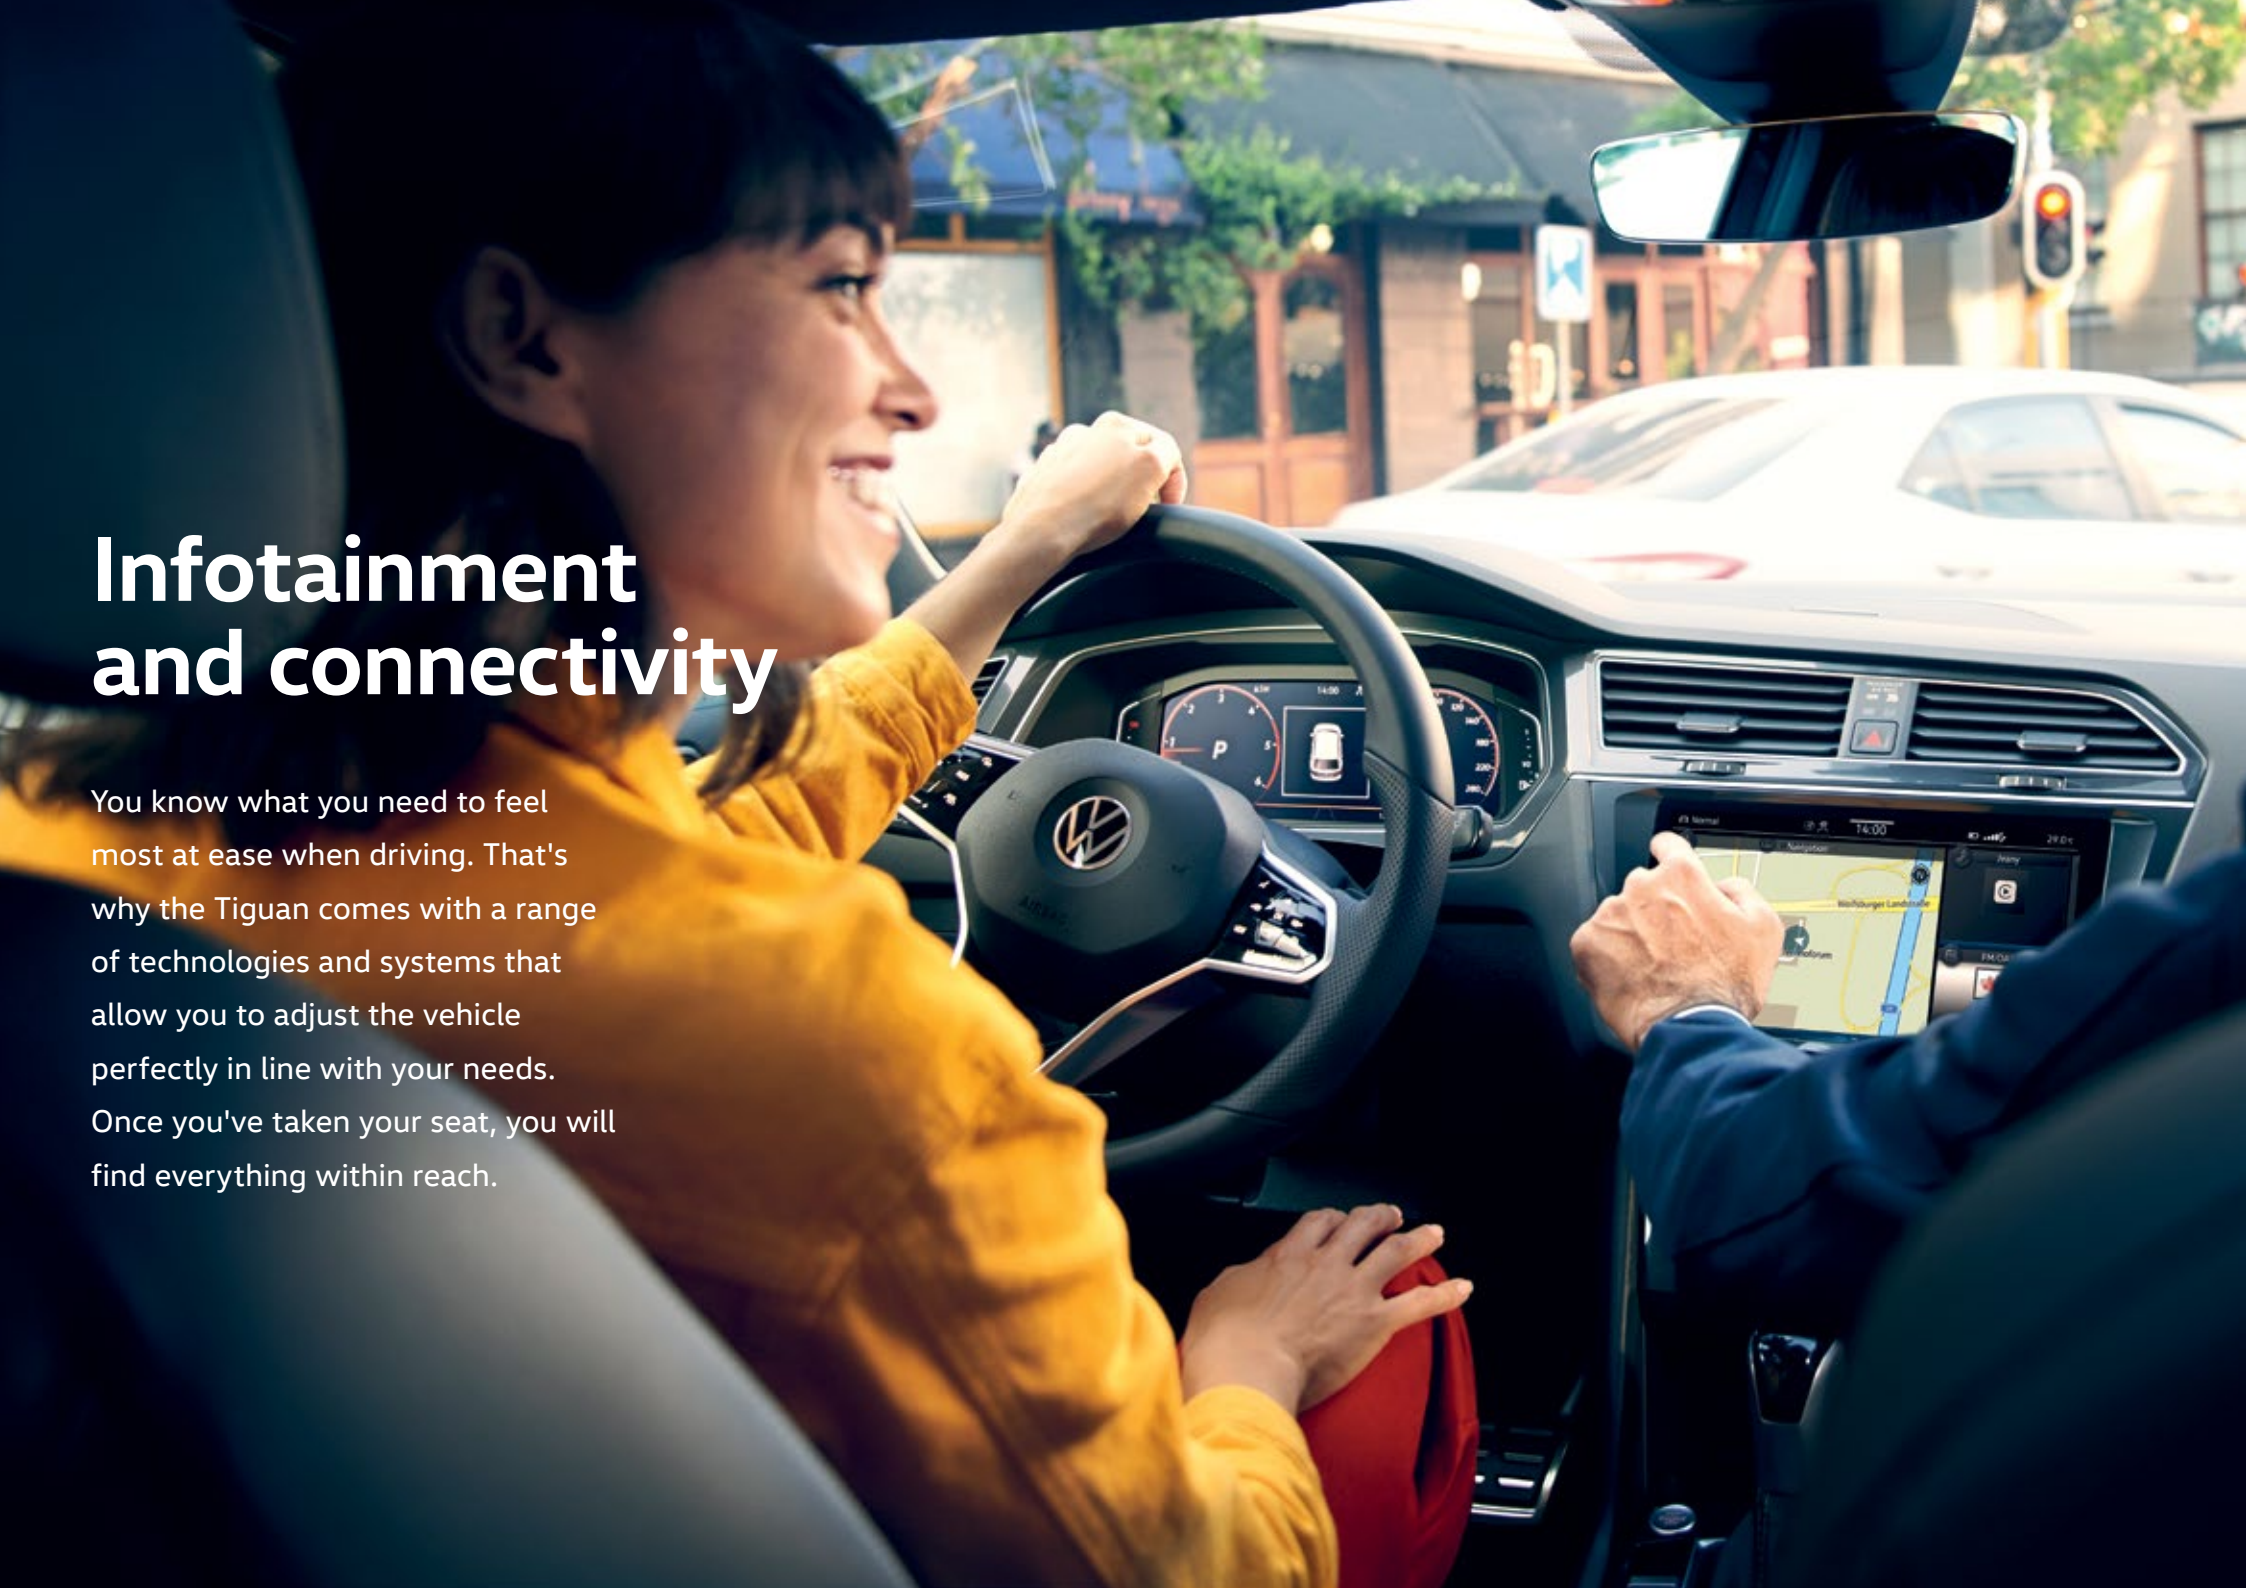

The Tiguan

An extraordinary exterior

The Tiguan is a paragon of reinvention. This is also reflected in its progressive design. From its powerful proportions to the dynamic front section with precise lines to the pronounced shoulders, the vehicle's expressive silhouette focuses the eye on its strengths: innovative power, supremacy, and uncompromising functionality.

03 It doesn't just catch the eye, it also has its eye on everything: the **Area View 360° display** in the Tiguan streams up to twelve possible views of the vehicle (within each camera's range) live into the cockpit. This provides perfect support for the driver in almost every driving situation.

04 The **Park Assist** with rear view camera not only makes parallel parking easier, but also helps you reverse park into a space at 90 degrees to the kerb. Using ultrasonic sensors, Park Assist will detect a parking space large enough for either bay or parallel parking. Once the vehicle is in reverse, all the driver has to do is operate the accelerator and brake, and keep a look out, while the Tiguan steers itself into its chosen space. The rear view camera displays the area behind your vehicle on the screen of the vehicle's infotainment system, helping you to manoeuvre into tight spaces quickly and easily. Auxiliary lines help you navigate safely into parking spaces, and thanks to the high resolution display, even small obstacles such as kerbs are visible.

01 Keep an eye on everything – without ever having to look away from the road. Just the touch of a button is all it takes to raise the **Head-up Display** out of the dash panel, and display all key information such as speed, navigation data and traffic signs safely and comfortably in the driver's direct field of vision.