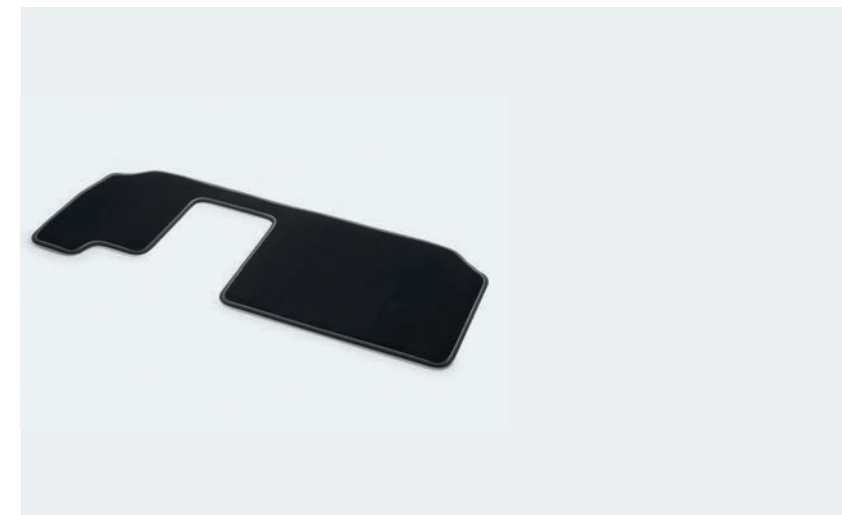

Premium textile floor mat

Out with the dirt: Made from durable, high-quality velour, the Volkswagen Genuine premium textile floor mat featuring Tiguan lettering is a visual highlight and helps to protect the vehicle interior. The simple fastening prevents slipping and twisting.

Textile floor mats, third seating row, Premium, Satin Black
Part number: 5NL061279 WGK