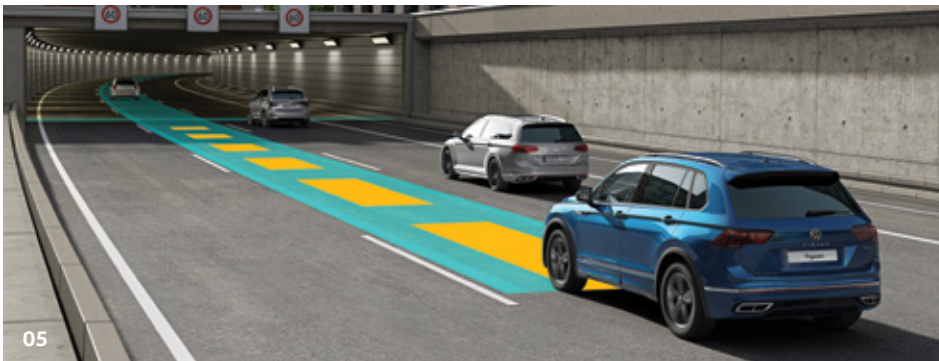

05 **Travel Assist** combines the Adaptive Cruise Control system (ACC) and the Lane Assist system to keep you in your lane, maintain a minimum distance to the vehicle in front of you, and prevent you from exceeding your pre-set top speed. Working together with a navigation system, Travel Assist is being extended by predictive cruise control and an assistant that allows the vehicle to react to bends. In conjunction with the Dual Clutch Gearbox (DSG), you can remain relaxed too while driving in traffic jams and in stop-and-go traffic. Emergency Assist is designed to take over control of the vehicle if the driver is unable to do so.