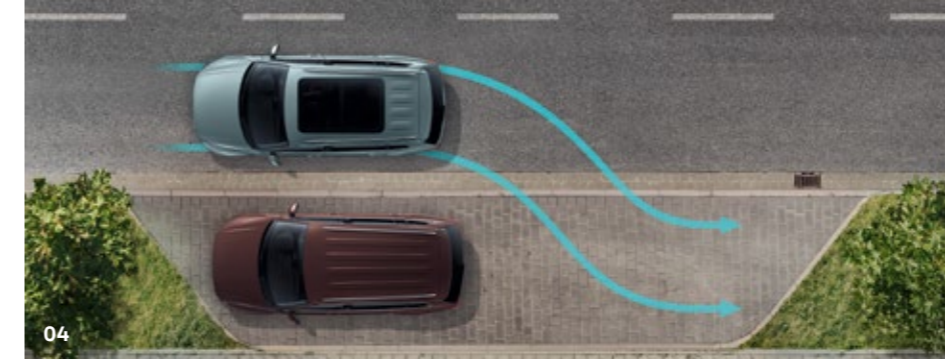

Tiguan

Innovative interior

The Tiguan's spacious interior is a place for forward thinkers: thanks to the intuitive controls of the driver-oriented cockpit, you can now concentrate entirely on the essentials. This is ensured by the standard multifunction steering wheel in leather and the touch-sensitive 'Air Care Climatronic' 3-zone electronic air conditioning, for instance. Or the Digital Cockpit Pro with its 10.25-inch TFT colour screen which comes standard for Elegance and R-Line. An optional 480W sound system by audio specialist Harman/Kardon ensures exceptional acoustics, while LED ambient lighting with a choice of 30 different colours, lets you create just the right mood for the occasion.

Driver's assistance systems

The Tiguan comes with a wealth of intelligent driver assistance systems designed to make driving as easy and safe as possible. Whether you are travelling on motorways or country roads, the latest technology keeps a constant eye on the road and your surroundings, monitoring the situation and reacting accordingly when necessary.