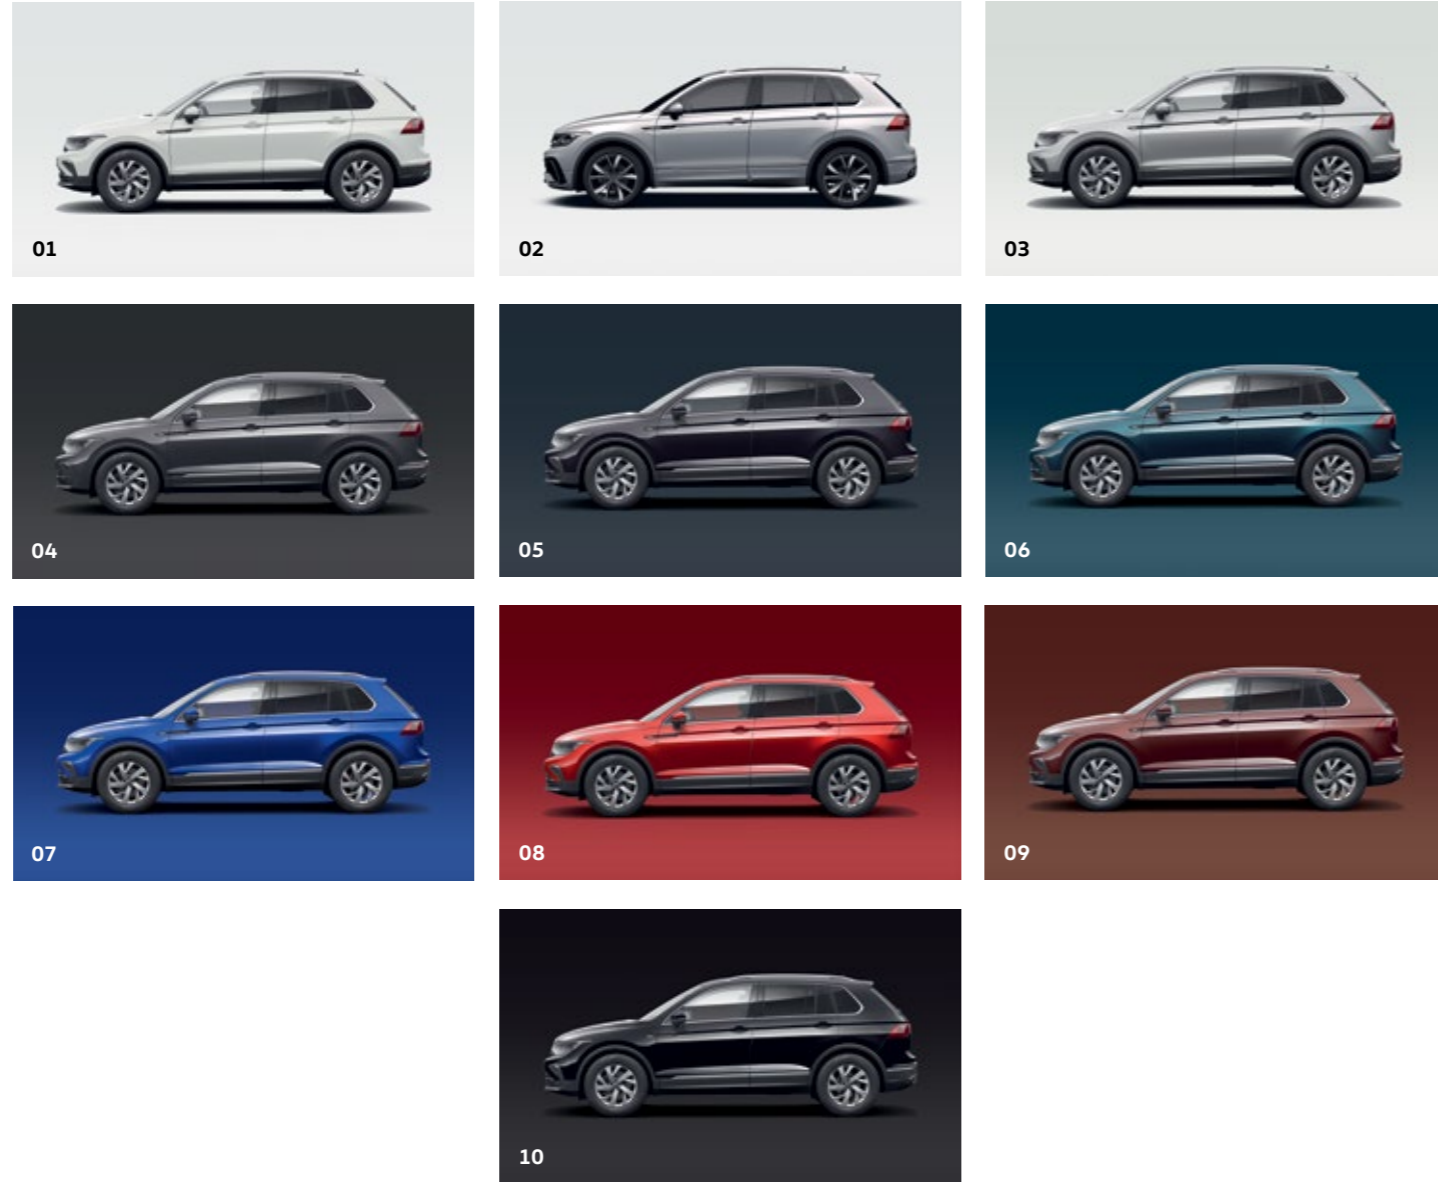

Paint and wheels

- 01 Pure White Non-Metallic
- 02 Ivory Silver Metallic
- 03 Reflex Silver Metallic
- 04 Dolphin Grey Metallic
- 05 Urano Grey Non-Metallic
  (not for R-Line)
- 06 Night Shade Blue Metallic
- 07 Lapiz Blue Metallic
  (only for R-Line)
- 08 Kings Red Metallic
  (not for R-Line)
- 09 Ginger Brown Metallic
  (not for R-Line)
- 10 Deep Black Pearl Effect

- 01 Steel wheels 17"
- 02 Montana alloy wheels 17"
- 03 Nizza alloy wheels 18"
- 04 Victoria Falls alloy wheels 19"
- 05 Auckland alloy wheels 19"
- 06 Valencia alloy wheels 19"
- 07 Valencia black alloy wheels 19"
- 08 Capetown alloy wheels 20"
- 09 Misano alloy wheels 20"
- 10 Suzuka alloy wheels 20"
- 11 Suzuka black alloy wheels 20"

■ -standard □ -optional

- T Trend
- L Life
- E Elegance
- R R-Line