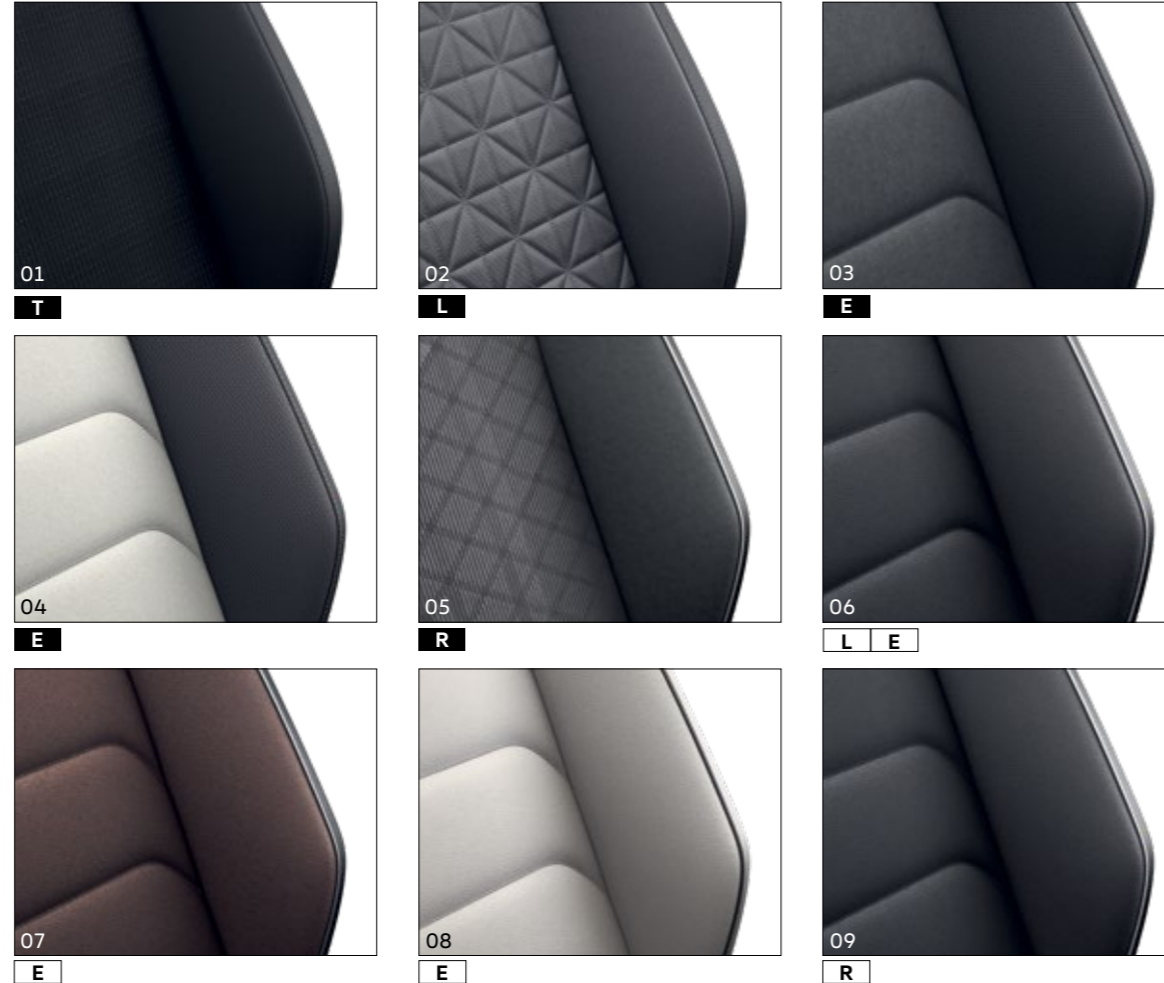

Upholstery

- **01 Fabric seats**
  Soul Titan Black
- **02 Fabric seats**
  Anthracite Titan Black
- **03 Velour seats**
  Titan Black
- **04 Velour seats**
  Titan Black/Storm Grey
- **05 Fabric/Velour seats**
  Titan Black/Flint Grey
- **06 'Vienna' leather seats**
  Titan Black
- **07 'Vienna' leather seats**
  Brown Black
- **08 'Vienna' leather seats**
  Storm Grey
- **09 'Vienna' leather seats for R-Line**
  Titan Black

■ - standard □ - optional

T Trend
L Life
E Elegance
R R-Line

Please note: Swatches reproduced for illustration purposes only. Actual upholstery colours may vary from those shown, as screen technology does not allow exact reproduction of the upholstery colours.