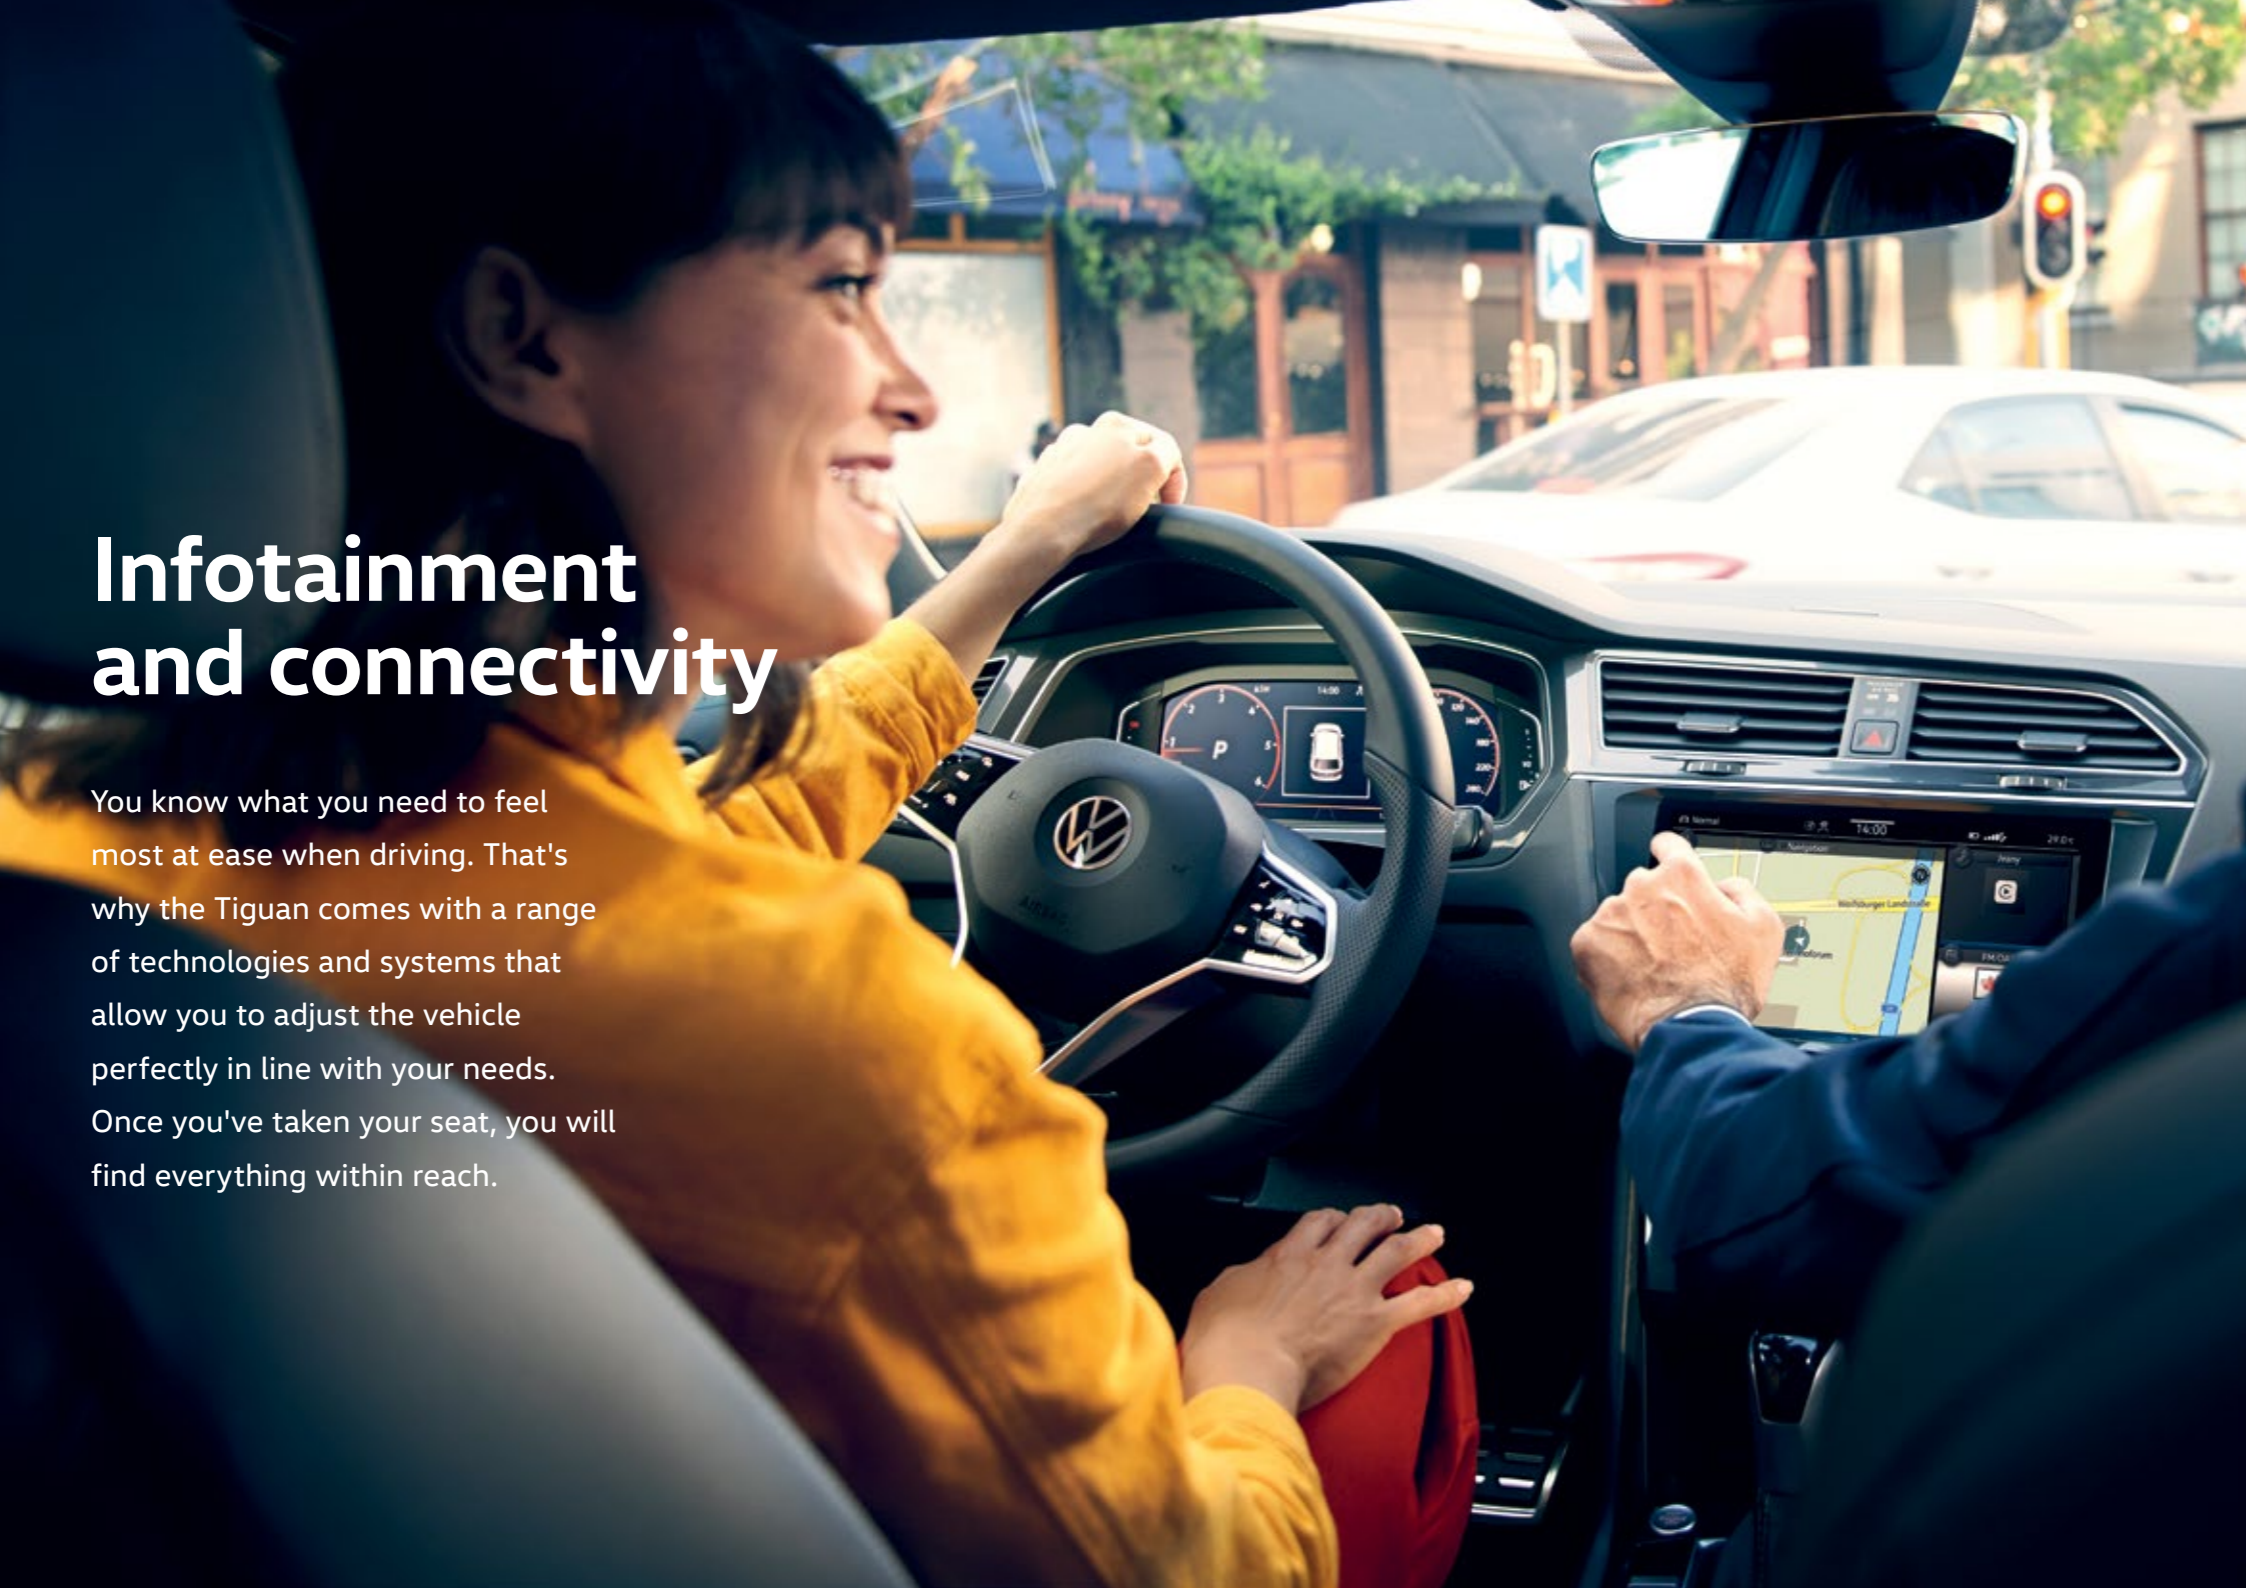

The Tiguan

An extraordinary exterior

The Tiguan is a paragon of reinvention. This is also reflected in its progressive design. From its powerful proportions to the dynamic front section with precise lines to the pronounced shoulders, the vehicle's expressive silhouette focuses the eye on its strengths: innovative power, supremacy, and uncompromising functionality.

02 The **Front Assist** monitoring system combines Predictive Pedestrian Protection with City Emergency Braking, alerting you if it detects vehicles or pedestrians at the edge of the road or on the carriageway, via acoustic and optical signals, as well as a gentle application of the brakes. The system even performs an emergency stop should the distance become critical, helping to protect other road users and possibly avert potential accidents. (available in KSA only)

03 It doesn't just catch the eye, it also has its eye on everything: the **Area View 360° display** in the Tiguan streams up to twelve possible views of the vehicle (within each camera's range) live into the cockpit. This provides perfect support for the driver in almost every driving situation.

01 Keep an eye on everything – without ever having to look away from the road. Just the touch of a button is all it takes to raise the **Head-up Display** out of the dash panel, and display all key information such as speed, navigation data and traffic signs safely and comfortably in the driver's direct field of vision.